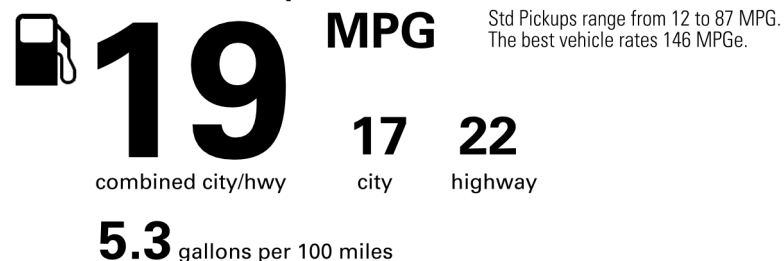

For Full Product Details:
 Please Visit Toyota.com/Tundra
 Full Tank of Gas

BASE MANUFACTURER'S SUGGESTED RETAIL PRICE \$57,860.00

OPTIONAL EQUIPMENT

FE	50 State Emissions	
BK	Nightshade Package - Includes 20-in. black alloy wheels, black overfenders, and black accents	450.00
EJ	JBL 12-Speaker Premium Audio Including Subwoofer & Amplifier	565.00
LX	Limited Premium Package - Includes Premium LED Headlights and Towing Technology Package	395.00
LY	Panoramic View Monitor (PVM)	950.00
SR	Power tilt/slide panoramic roof with power sunshade	1,350.00
TD	Tow Tech Pkg w/ Wireless Trailer Camera System	850.00
WS	Heated Leather-Wrapped Steering Wheel	150.00
2T	All Weather Floor Liners	199.00
DK	Owner's Portfolio	

Not Original - Copy

Created on 2026-04-14 15:28:31 (UTC)

EPA DOT Fuel Economy and Environment

Gasoline Vehicle

Fuel Economy

You spend \$4,500 more in fuel costs over 5 years compared to the average new vehicle.